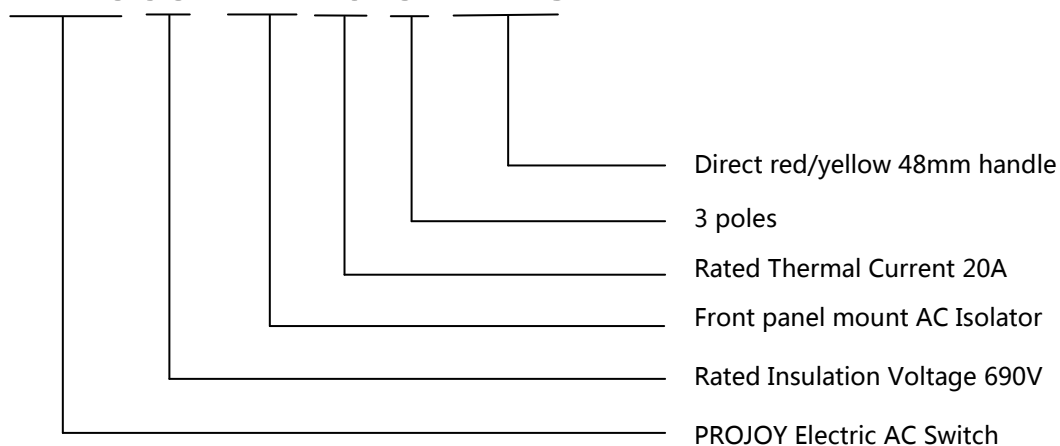

PROJOY PRODUCTS MODEL REFERENCE

PEAS69-**abx-c-y**

a=PM stands for Front panel mount AC Isolator; **a**=DC stands for Base mount door interlock AC Isolator; **a**=DM stands for Direct handle base mounted AC Isolator; **a**=HM stands single hole mounting AC Isolator; **a**=EL stands for enclose AC Isolator;

b=20,25,32,40,63,80,100,125,160 : stands for Ith;

c=3 or 4 stands for 3 pole or 4 pole;

when **a**=PM,DC,DM,**x**=blank or R,**y**=RY48 Direct red/yellow 48mm handle, **y**=RY64 Direct red/yellow 64mm handle,**y**=B48 Direct black 48mm handle, **y**=B64 Direct black 64mm handle;

when **a**=HM,**x**=blank or R,**y**=blank;

when **a**=EL, **x**=R and **y** =blank;

一、 Front panel mount AC Isolator

PEAS69-PM20-3-RY48