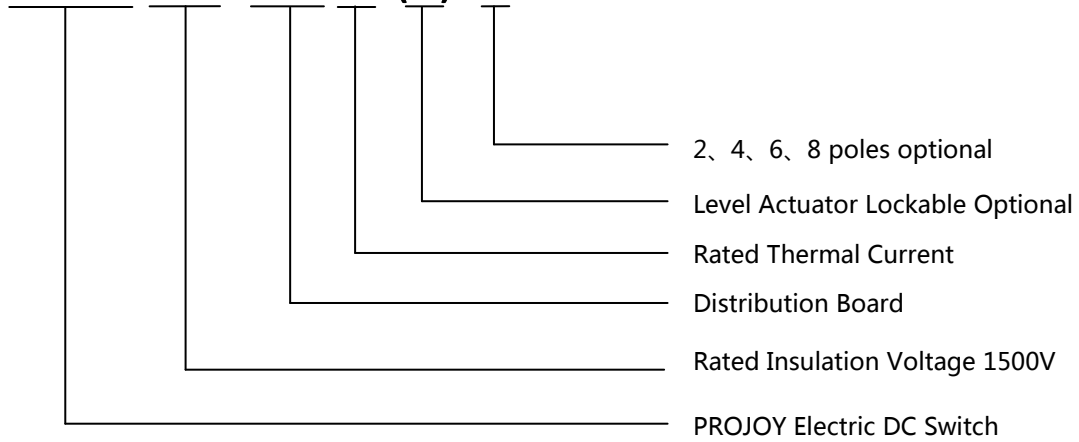

三、 Distribution Board DC Isolator

PEDS150-DB16(L)-2