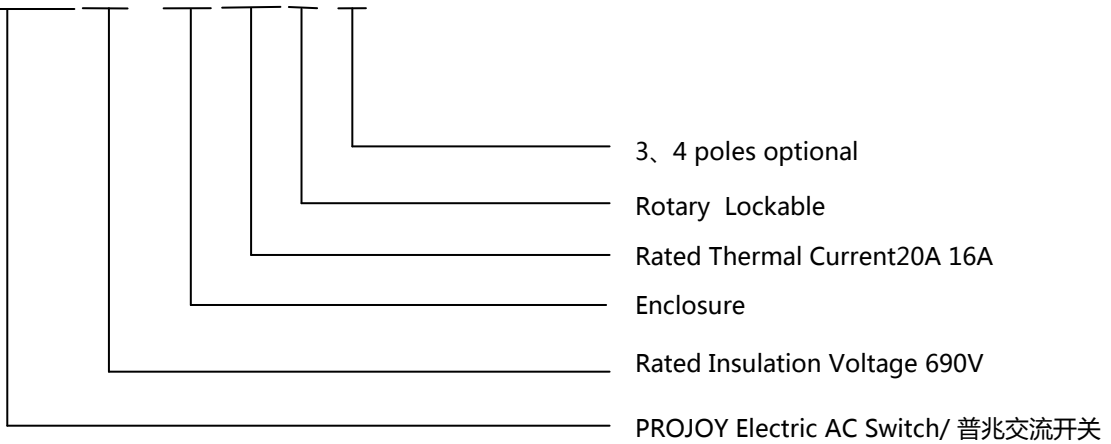

六、 Enclosure AC Isolator

PEAS69-EL20R-3

Appendix (Product List):

Main Category	Types
Panel Mounting DC Isolator	PEDS150-PM16-2/4/6/8/2H/3H/4H/4T/4B/4S
	PEDS150-PM25-2/4/6/8/2H/3H/4H/4T/4B/4S
	PEDS150-PM32-2/4/6/8/2H/3H/4H/4T/4B/4S
	PEDS150R-PM16-2/4/6/8/2H/3H/4H/4T/4B/4S
	PEDS150R-PM25-2/4/6/8/2H/3H/4H/4T/4B/4S
	PEDS150R-PM25-2/4/6/8/2H/3H/4H/4T/4B/4S
	PEDS150-PM16R-2/4/6/8/2H/3H/4H/4T/4B/4S
	PEDS150-PM25R-2/4/6/8/2H/3H/4H/4T/4B/4S
	PEDS150-PM32R-2/4/6/8/2H/3H/4H/4T/4B/4S
	PEDS150R-PM16R-2/4/6/8/2H/3H/4H/4T/4B/4S
	PEDS150R-PM25R-2/4/6/8/2H/3H/4H/4T/4B/4S
Single Hole Mounting DC Isolator	PEDS150-HM16-2/4/6/8/2H/3H/4H/4T/4B/4S
	PEDS150-HM25-2/4/6/8/2H/3H/4H/4T/4B/4S
	PEDS150-HM32-2/4/6/8/2H/3H/4H/4T/4B/4S
	PEDS150R-HM16-2/4/6/8/2H/3H/4H/4T/4B/4S
	PEDS150R-HM25-2/4/6/8/2H/3H/4H/4T/4B/4S
	PEDS150R-HM25-2/4/6/8/2H/3H/4H/4T/4B/4S
	PEDS150-HM16L-2/4/6/8/2H/3H/4H/4T/4B/4S
	PEDS150-HM25L-2/4/6/8/2H/3H/4H/4T/4B/4S
PEDS150-HM32L-2/4/6/8/2H/3H/4H/4T/4B/4S