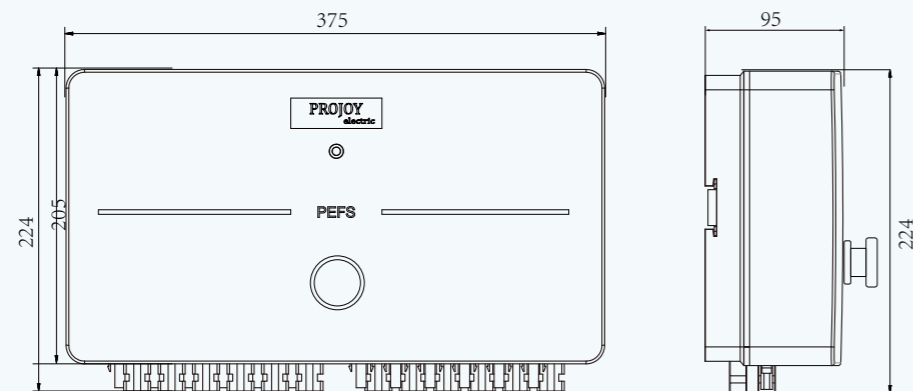

Series connection

Dimensions

Unit: mm

PEFS-PLC-C80

PEFS-PLC-C160

PROJOY
electric
– Switch To Safety! –

ProJoy Electric Co., Ltd.

2nd Floor, Building 3, No. 2266, Taiyang Road, Xiangcheng District, Suzhou, China
Tel: +86 512 6878 6489 | Fax: +86 512 6878 6489
Email: sales@projoy-electric.com | www.projoy-electric.com