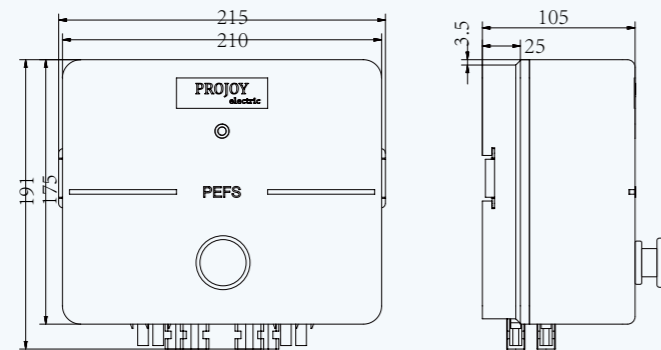

Series connection

Dimensions

Unit: mm

PEFS-PLC-C80

PEFS-PLC-C160

PROJOY
electric
– Switch To Safety! –

ProJoy Electric Co., Ltd.

2nd Floor, Building 3, No. 2266, Taiyang Road, Xiangcheng District, Suzhou, China
Tel: +86 512 6878 6489 | Fax: +86 512 6878 6489
Email: sales@projoy-electric.com | www.projoy-electric.com