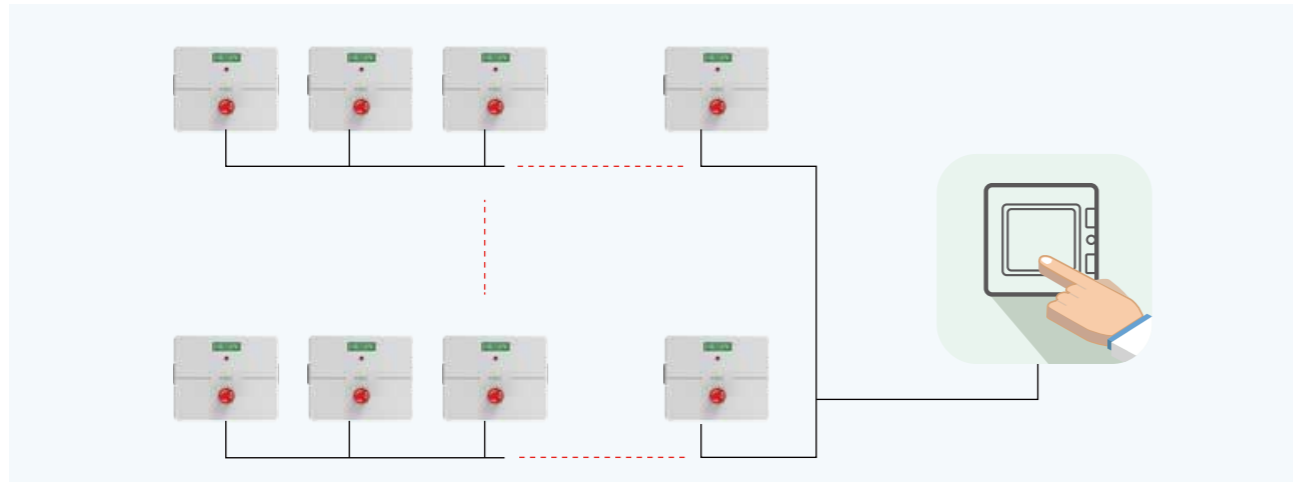

Series connection

Dimensions

Unit: mm

PEFS-PLC-C80

PEFS-PLC-C160

PROJOY
electric
– Switch To Safety! –

ProJoy Electric Co., Ltd.

2nd Floor, Building 3, No. 2266, Taiyang Road, Xiangcheng District, Suzhou, China
Tel: +86 512 6878 6489 | Fax: +86 512 6878 6489
Email: sales@projoy-electric.com | www.projoy-electric.com