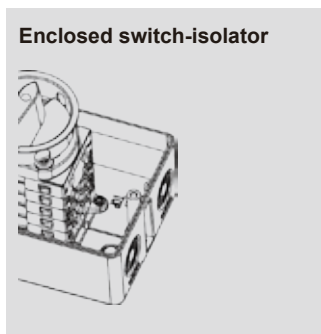

DC-Switch Disconnecter for Photovoltaic PEDS..16., PEDS..25., PEDS..32..

PROJOY electric

Wiring diagram / Switching examples

	...2	...2H	...4	...4S	...4T
PEDS16	...2	...2H	...4	...4S	...4T
PEDS25	...2	...2H	...4	...4S	...4T
PEDS32	...2	...2H	...4	...4S	...4T
Contacts					
Wiring Diagram					
Switching example					

	...4B	...6	...8
PEDS16	...4B	...6	...8
PEDS25	...4B	...6	...8
PEDS32	...4B	...6	...8
Contacts			
Wiring Diagram			
Switching example			

Enclosed switch-isolator

Cable Cross section

Screw driver, tightening Torque

Jumper for series and parallel switching of contacts

Type	A	B	C
	PEDS-J	PEDS-JL1	PEDS-JL2

1. Maximum ambient temperature 70°C.
2. Suitable as photovoltaic disconnect switch in accordance with article 690 of NFPA 70(NEC).
3. Use 75°C wires, 8-14 AWG(not included 8 AWG strand), Torque 1.2-1.8Nm.
4. Suitable for use on a circuit capable of delivering not more than 5KA amperes, 1000VDC maximum.