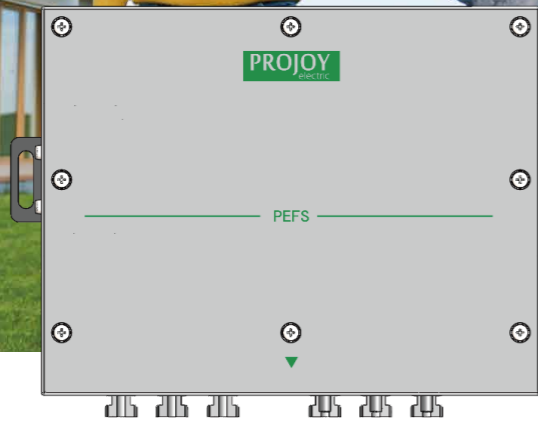

PEFS Series Firefighter Safety Switch

PROJOY
electric
- Switch To Safety! -

High Craftsmanship AND High Standards

Small volume

Flame retardant material

Anti-UV

Outdoor installation IP66

Easy to install

Service life 5 years

High reliability

OV output physical isolation

Multiple shutdown methods over temperature/loss of pressure /emergency shutdown

Select Code

PROJOY
electric
- Switch To Safety! -

Models: PEFS-ELx-y. Rated current: x=16/25/32/40/55/40H/50H, Wiring types: y=6/8/10/6T/9T

Unit with cable glands, M12

Unit with MC4 connectors

When the current is greater than 40A, please select cable glands.

Diagram

Technical data

Technical Parameter	
Main Parameters	PEFS
String voltages (Vdc)	300~1500
String current (A)	9~55
Number of strings	3~5
Switch wiring	6/8/10/6T/9T
Operating voltage	100Vac - 270Vac
Nominal voltage	230Vac
Nominal current	30mA
Start up (loading) current	average 100mA
Switch on action current	max 300mA
Feedback contact	24Vdc - 300mA max
Operating temperature range	-20°C - +50°C
Max. operating temperature before automatic switch off	+70°C
Storage temperature range	-40°C - +85°C
Protection degree	IP66
Protection level	Class II
Certification	CE
DC Switch disconnect according to	EN 60947-1&3
Number of operations	10000
Number of operations under load (PV1)	>1500