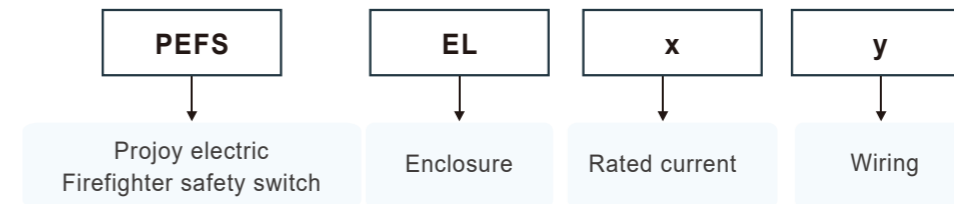

PEFS Series Firefighter Safety Switch

PROJOY
electric
- Switch To Safety! -

High Craftsmanship AND High Standards

Small volume

Flame retardant material

Anti-UV

Outdoor installation IP66

Easy to install

Service life 5 years

High reliability

OV output physical isolation

Multiple shutdown methods over temperature/loss of pressure /emergency shutdown

Select Code

PROJOY
electric
- Switch To Safety! -

Models: PEFS-ELx-y. Rated current: x=16/25/32/40/55/40H/50H, Wiring types: y=6/8/10/6T/9T

Unit with cable glands, M12

Unit with MC4 connectors

When the current is greater than 40A, please select cable glands.

Diagram

Technical data

Technical Parameter	
Main Parameters	PEFS
String voltages (Vdc)	300~1500
String current (A)	9~55
Number of strings	3~5
Switch wiring	6/8/10/6T/9T
Operating voltage	100Vac - 270Vac
Nominal voltage	230Vac
Nominal current	30mA
Start up (loading) current	average 100mA
Switch on action current	max 300mA
Feedback contact	24Vdc - 300mA max
Operating temperature range	-20°C - +50°C
Max. operating temperature before automatic switch off	+70°C
Storage temperature range	-40°C - +85°C
Protection degree	IP66
Protection level	Class II
Certification	CE
DC Switch disconnect according to	EN 60947-1&3
Number of operations	10000
Number of operations under load (PV1)	>1500