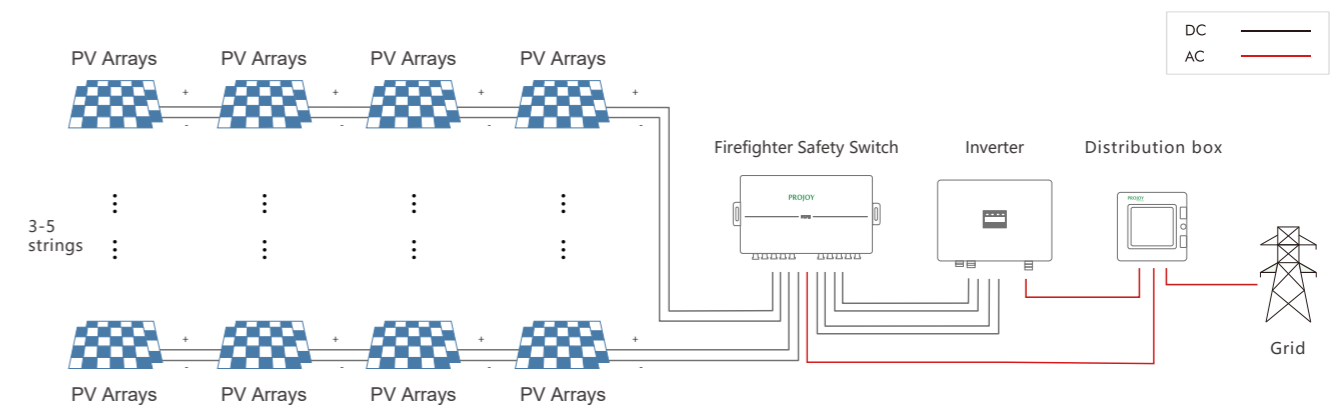

Unit with cable glands, M12

Unit with MC4 connectors

When the current is greater than 40A, please select cable glands.

Diagram

Technical data

Technical Parameter	
Main Parameters	PEFS
String voltages (Vdc)	300~1500
String current (A)	9~55
Number of strings	3~5
Switch wiring	6/8/10/6T/9T
Operating voltage	100Vac - 270Vac
Nominal voltage	230Vac
Nominal current	30mA
Start up (loading) current	average 100mA
Switch on action current	max 300mA
Feedback contact	24Vdc - 300mA max
Operating temperature range	-20°C - +50°C
Max. operating temperature before automatic switch off	+70°C
Storage temperature range	-40°C - +85°C
Protection degree	IP66
Protection level	Class II
Certification	CE
DC Switch disconnect according to	EN 60947-1&3
Number of operations	10000
Number of operations under load (PV1)	>1500