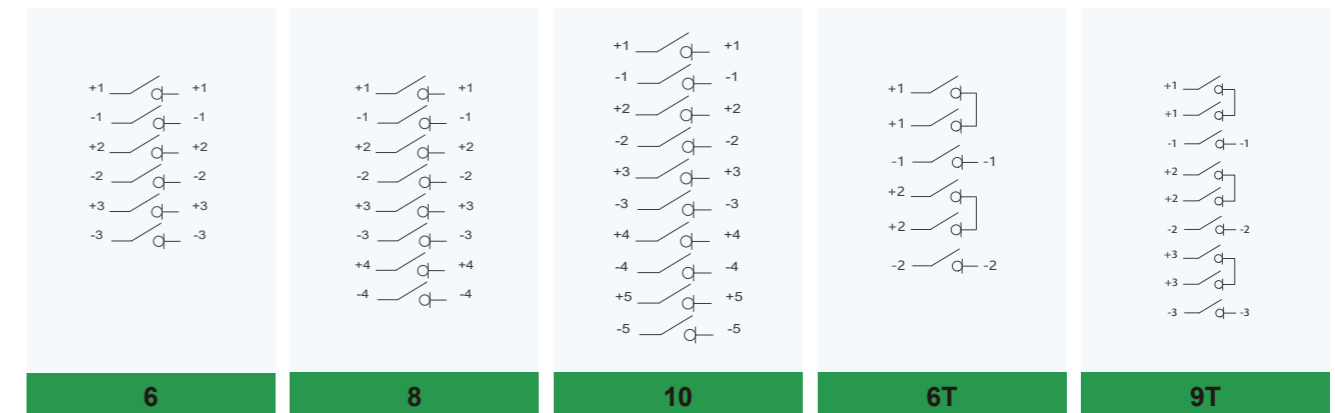

Technical data

Technical Parameter	
Main Parameters	PEFS
String voltages (Vdc)	300~1500
String current (A)	9~55
Number of strings	3~5
Switch wiring	6/8/10/6T/9T
Operating voltage	100Vac - 270Vac
Nominal voltage	230Vac
Nominal current	30mA
Start up (loading) current	average 100mA
Switch on action current	max 300mA
Feedback contact	24Vdc - 300mA max
Operating temperature range	-20°C - +50°C
Max. operating temperature before automatic switch off	+70°C
Storage temperature range	-40°C - +85°C
Protection degree	IP66
Protection level	Class II
Certification	CE
DC Switch disconnect according to	EN 60947-1&3
Number of operations	10000
Number of operations under load (PV1)	>1500

Technical data

Data of PEFS refer to built-in DC isolators.

Data according to IEC60947-3(ed.3.2):2015. Utilization category DC-PV1.

								Poles	No. of Strings	Part Number
300V	600V	700V	800V	900V	1000V	1200V	1500V			
16	16	16	16	13	9	6	3	6/8	3/4	PEFS -EL16-6/8
25	25	23	22	16	11	8	4	6/8	3/4	PEFS -EL25-6/8
32	32	27	26	20	13	10	5	6/8	3/4	PEFS -EL32-6/8
40	40	35	30	25	20	10	6	6/8	3/4	PEFS -EL40-6/8
55	55	55	45	35	25	15	8	6/8	3/4	PEFS -EL55-6/8
50	50	50	50	50	50	40	30	6/8/10	3/4/5	PEFS -EL50H-6/8/10
40	40	40	40	40	40	30	20	6/8/10	3/4/5	PEFS -EL40H-6/8/10
50	50	50	50	50	50	50	40	6/9	2/3	PEFS -EL50H-6T/9T
40	40	40	40	40	40	40	30	6/9	2/3	PEFS -EL40H-6T/9T

Contact Configuration